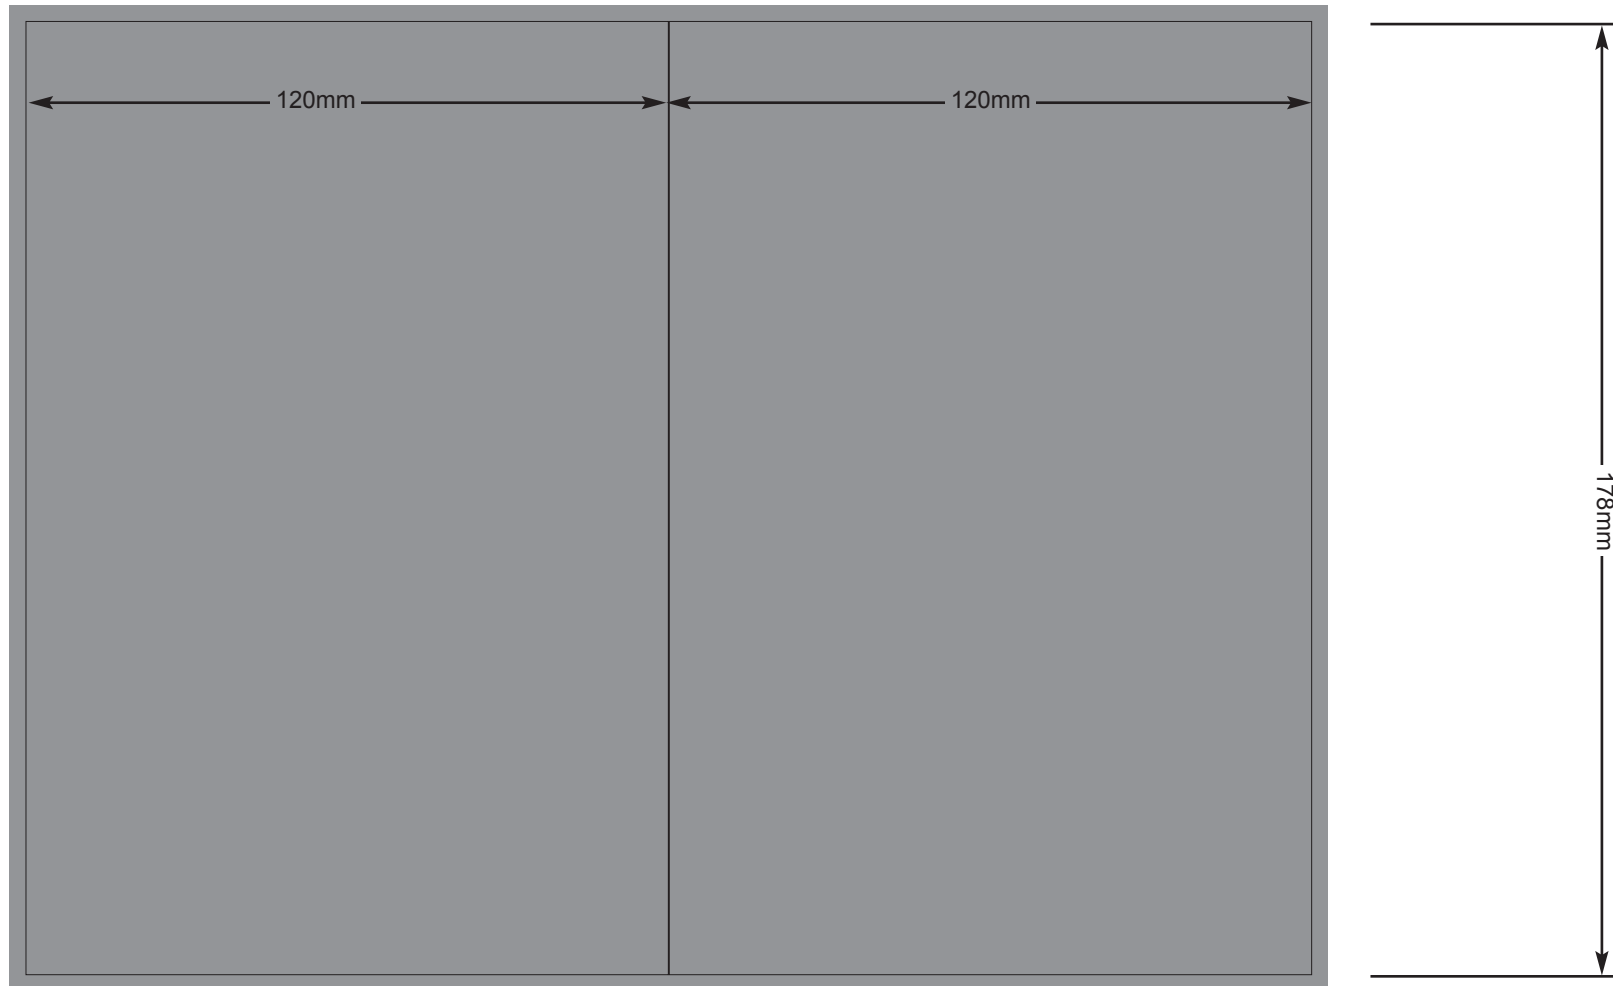

ARTWORK SPECIFICATION

LITHOGRAPHIC SPECIFICATIONS FOR DVD BOOKLET

Printable Area: Open: 240mm x 178mm (without bleed). Closed: 120mm x 178mm.
Your design must fit exactly in this area. Do not add keylines to the print
Colour mode: CMYK | Resolution: 300 dpi | Bleed: 3mm | Format: PDF

■ Printable area 240mm x 178mm | This diagram is not to Scale