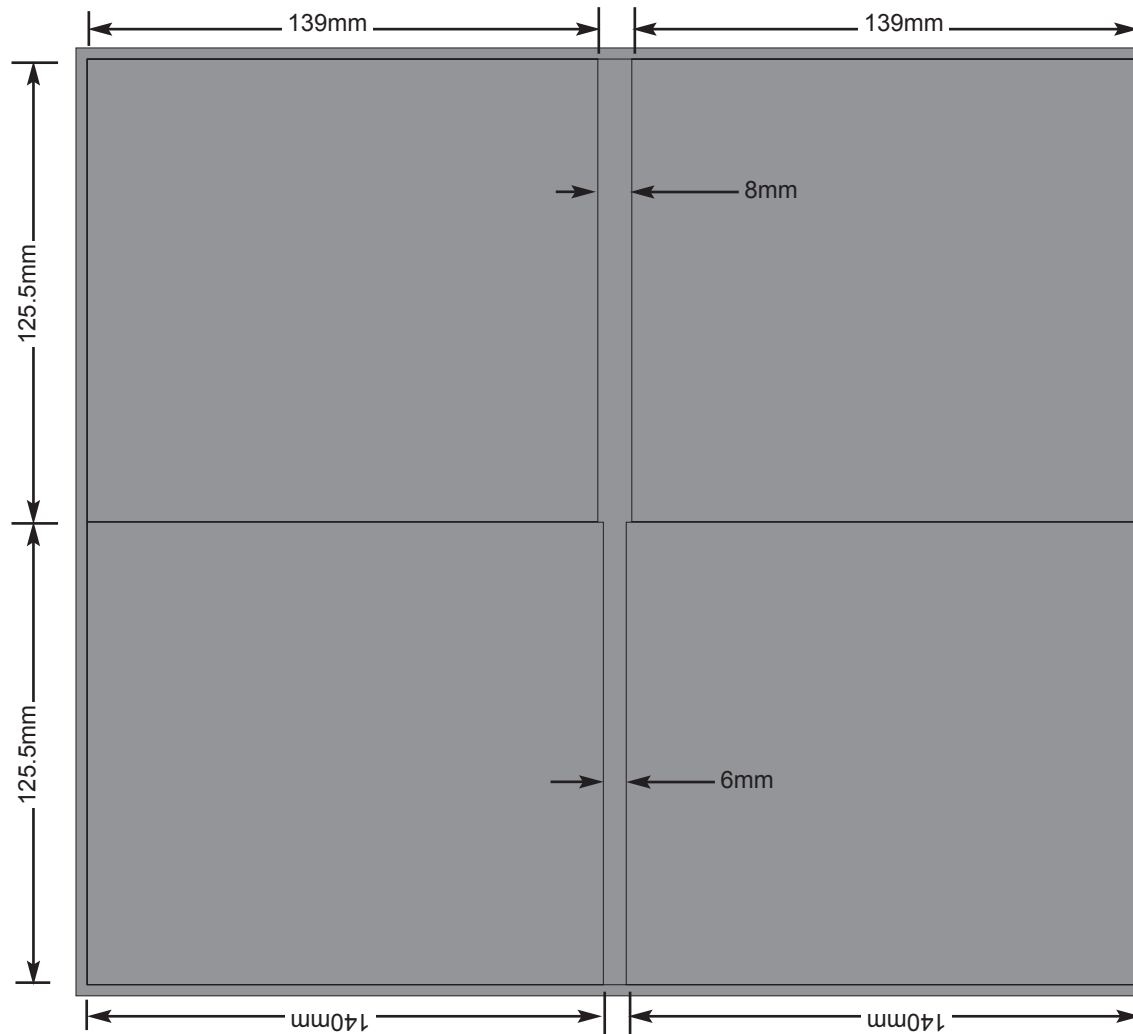

ARTWORK SPECIFICATION

LITHOGRAPHIC SPECIFICATIONS FOR 4 PAGE DVD PAK

Printable Area: Open: 286mm x 250mm (without bleed). Closed: 140mm x 125.5mm.

Your design must fit exactly in this area. Do not add keylines to the print

Colour mode: CMYK | Resolution: 300 dpi | Bleed: 3mm | Format: PDF

■ Printable area from 20mm to 118mm | This diagram is not to Scale