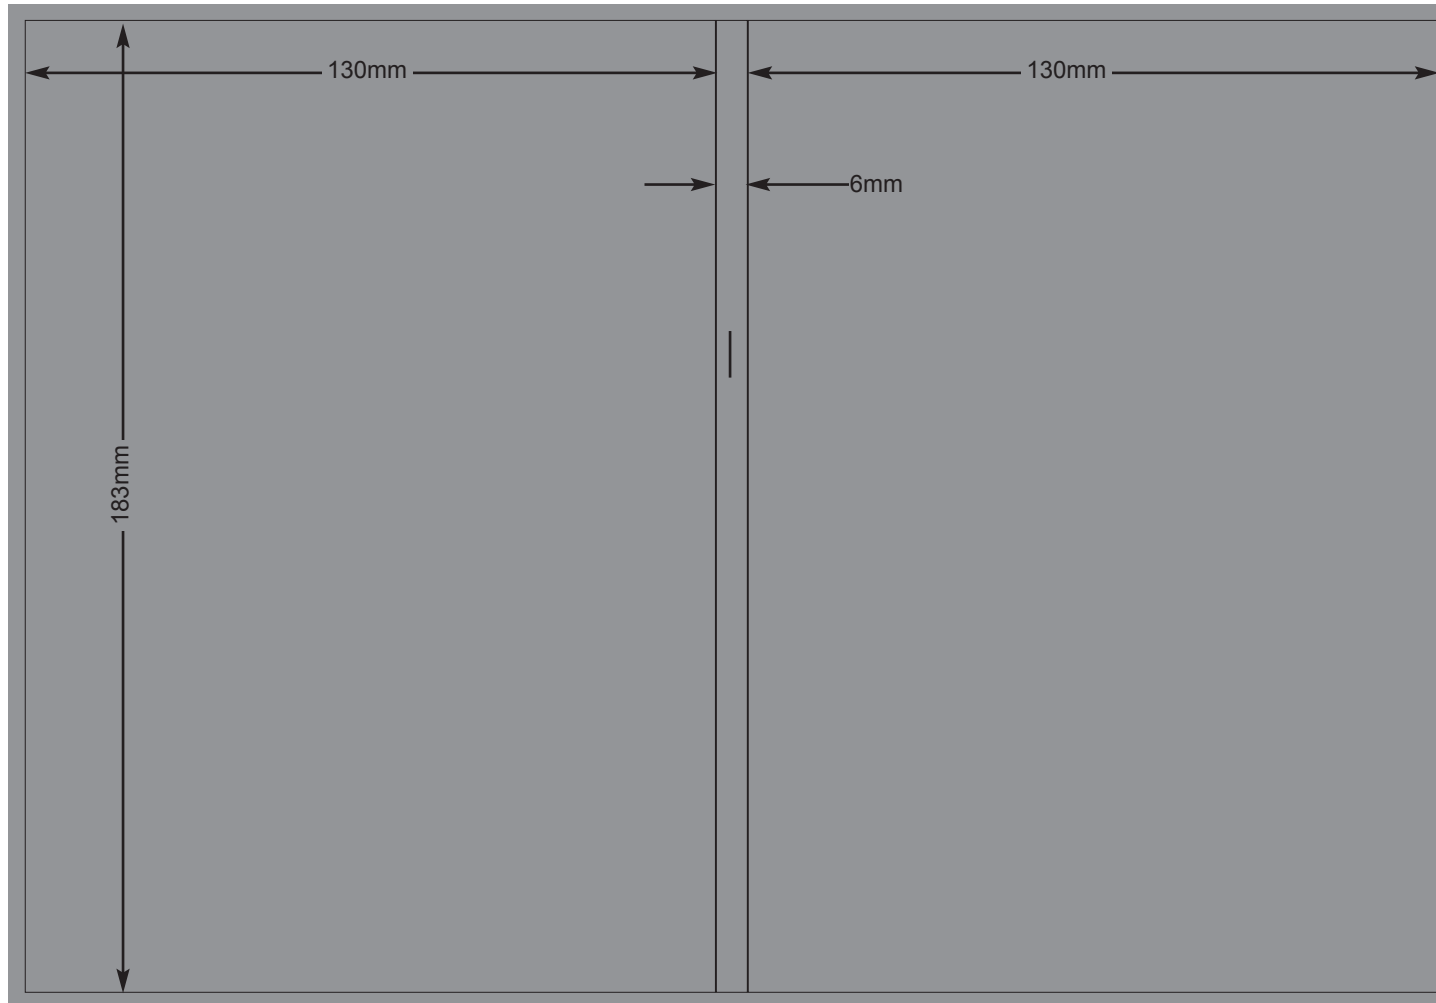

ARTWORK SPECIFICATION

LITHOGRAPHIC SPECIFICATIONS FOR SLIMLINE DVD JACKET

Printable Area: Open: 266mm x 183mm (without bleed). Closed: 130mm x 183mm.

Your design must fit exactly in this area. Do not add keylines to the print

Colour mode: CMYK | Resolution: 300dpi | Bleed: 0mm | Format: PDF

■ Printable area 266mm x 183mm | This diagram is not to Scale