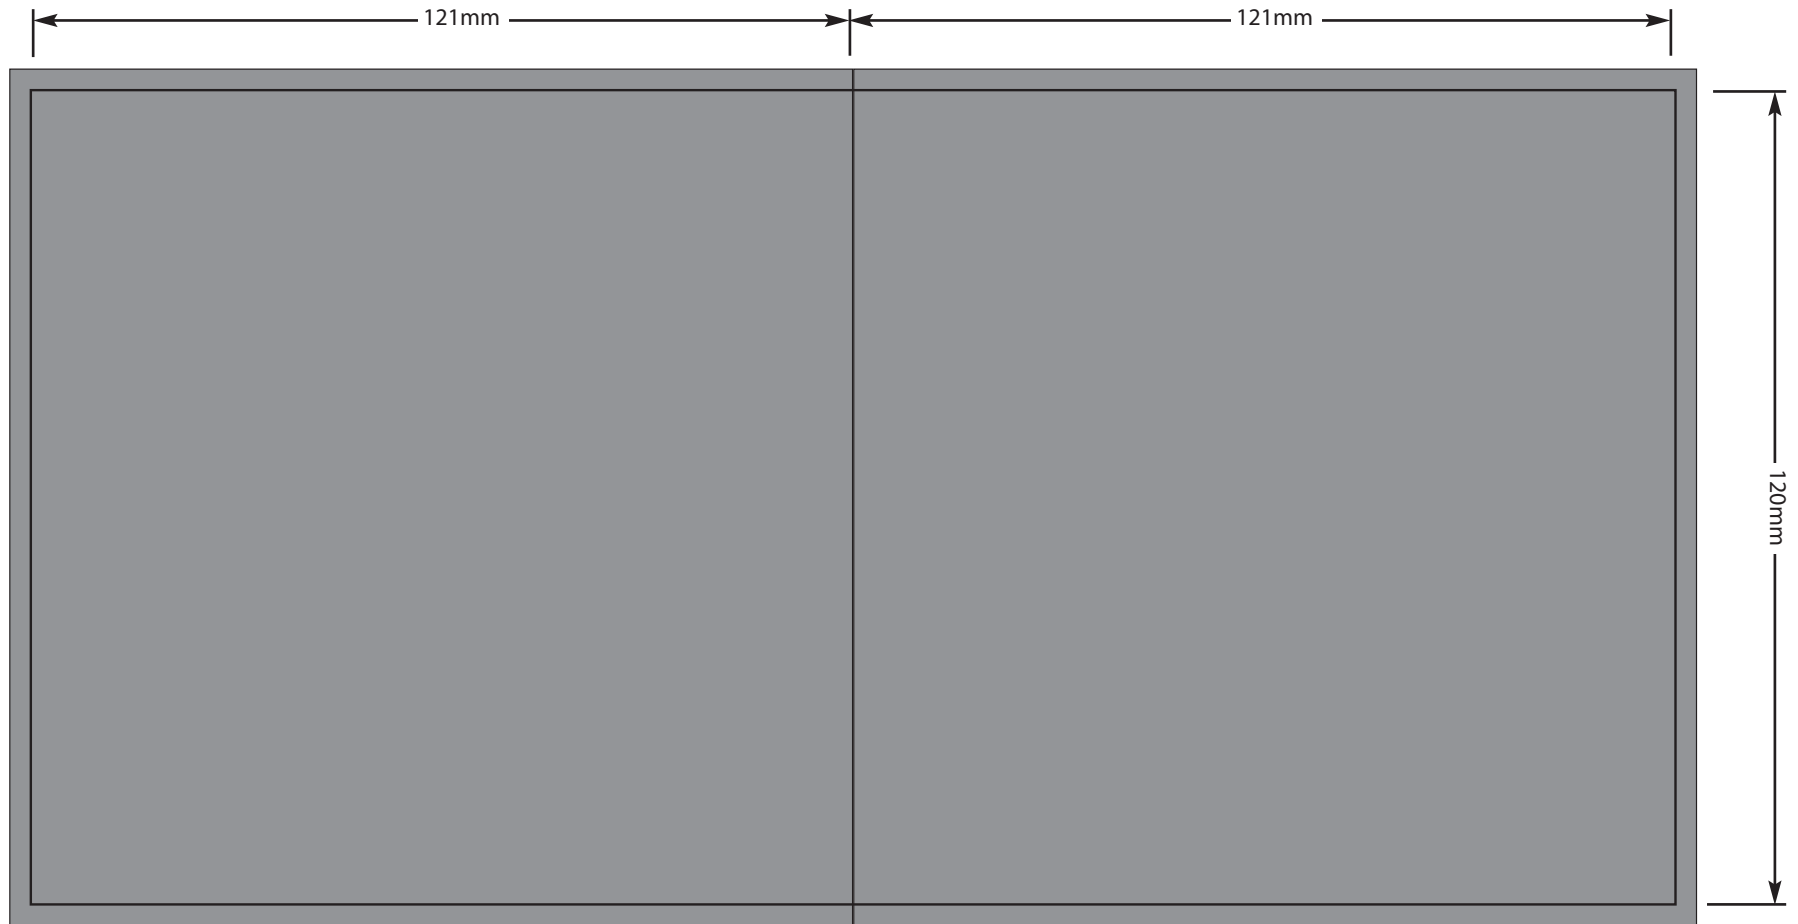

ARTWORK SPECIFICATION

SPECIFICATIONS FOR JEWEL CASE BOOKLET (OPENING AT RIGHT-HAND SIDE)
Printable Area: Open: 242mm x 120mm (without bleed and flaps). Closed: 121mm x 120mm.
Colour mode: CMYK | Resolution: 300 dpi | Bleed: 3mm | Format: PDF

■ Printable area 242mm x 120mm | This diagram is not to Scale