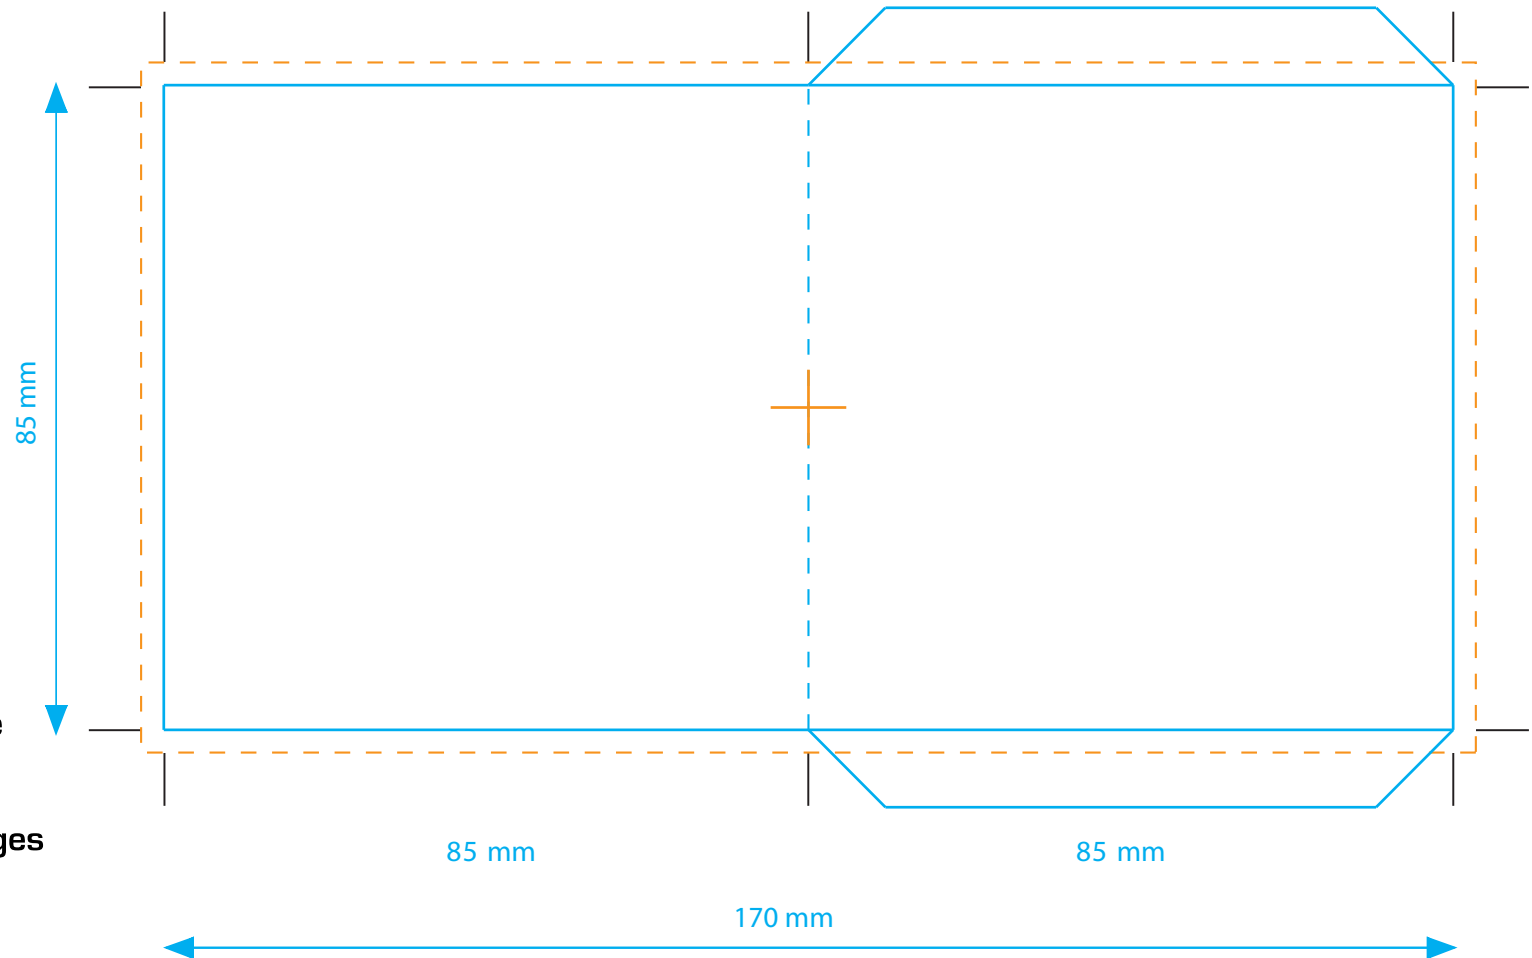

Mini CD/DVD Printed Sleeve

When supplying artwork, please save to at least 300 dpi.

Leave 3mm bleed around all edges (orange dashed line)

Please remove guideline marks before submitting (only crop marks should stay)